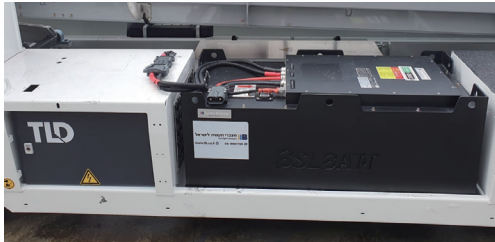

The Proven Leader in Lithium-ion Motive Power Battery

Up to
3,500+ cycle life

Up to
20 years design life

Save up to
70% expenses in 5 years

Standard And
Customizable Battery
Systems For GSE Applications

Pushback Tractors / Belt Loaders / Luggage Tugs - GSE-Pack

Model	Nominal Voltage (V)	Capacity (Ah)	Stored Energy (kWh)	Weight (kg/lbs)	Length(mm/inch)	Width(mm/inch)	Height(mm/inch)
B-LFP48-230MH	51.2	230	11.78	499 (1100)	815 (32.09)	406 (15.98)	500 (16.69)
B-LFP48-280MH	51.2	280	14.34	535 (1180)	907 (35.7)	415 (16.35)	610 (24)
B-LFP48-305MH	51.2	305	15.62	500 (1102)	490 (19.29)	770 (30.31)	495 (19.49)
B-LFP48-460MH	51.2	460	23.55	1256 (2770)	1060 (41.73)	450 (17.72)	555 (21.85)