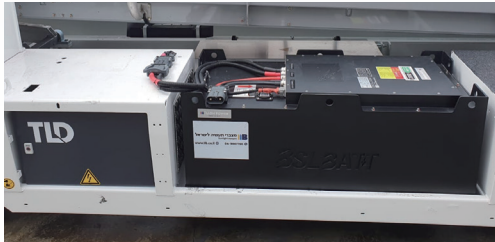

The Proven Leader in Lithium-ion Motive Power Battery

Standard And
Customizable Battery
Systems For GSE Applications

Up to
3,500+ cycle life

Up to
20 years design life

Save up to
70% expenses in 5 years

Pushback Tractors / Belt Loaders / Luggage Tugs - GSE-Pack

Model	Nominal Voltage (V)	Capacity (Ah)	Stored Energy (kWh)	Weight (kg/lbs)	Length(mm/inch)	Width(mm/inch)	Height(mm/inch)
B-LFP48-230MH	51.2	230	11.78	499 (1100)	815 (32.09)	406 (15.98)	500 (16.69)
B-LFP48-280MH	51.2	280	14.34	535 (1180)	907 (35.7)	415 (16.35)	610 (24)
B-LFP48-305MH	51.2	305	15.62	500 (1102)	490 (19.29)	770 (30.31)	495 (19.49)
B-LFP48-460MH	51.2	460	23.55	1256 (2770)	1060 (41.73)	450 (17.72)	555 (21.85)